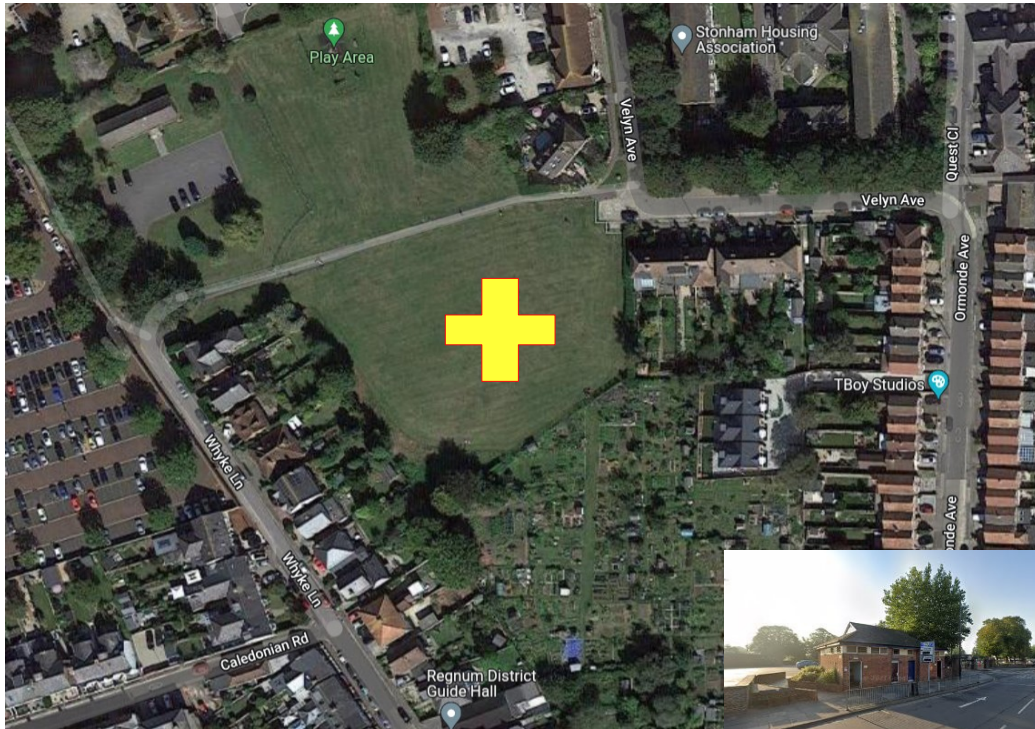

Proposed 2022 ChiCycle Pop-up Mini Music Ecofair locations and dates

Whyke Amphitheatre Sunday June 12th Performances between 2pm & 4pm

Nearest public loo 235 metres distance in Cattle Market car-park

Oakland's Park Sunday July 17th Performances between 2pm & 4pm

Nearest public loo 350 metres distance in Northgate Car Park

Florence Park Sunday August 7th September Performances between 2pm & 4pm

Nearest public loo conveniently at the edge of the park