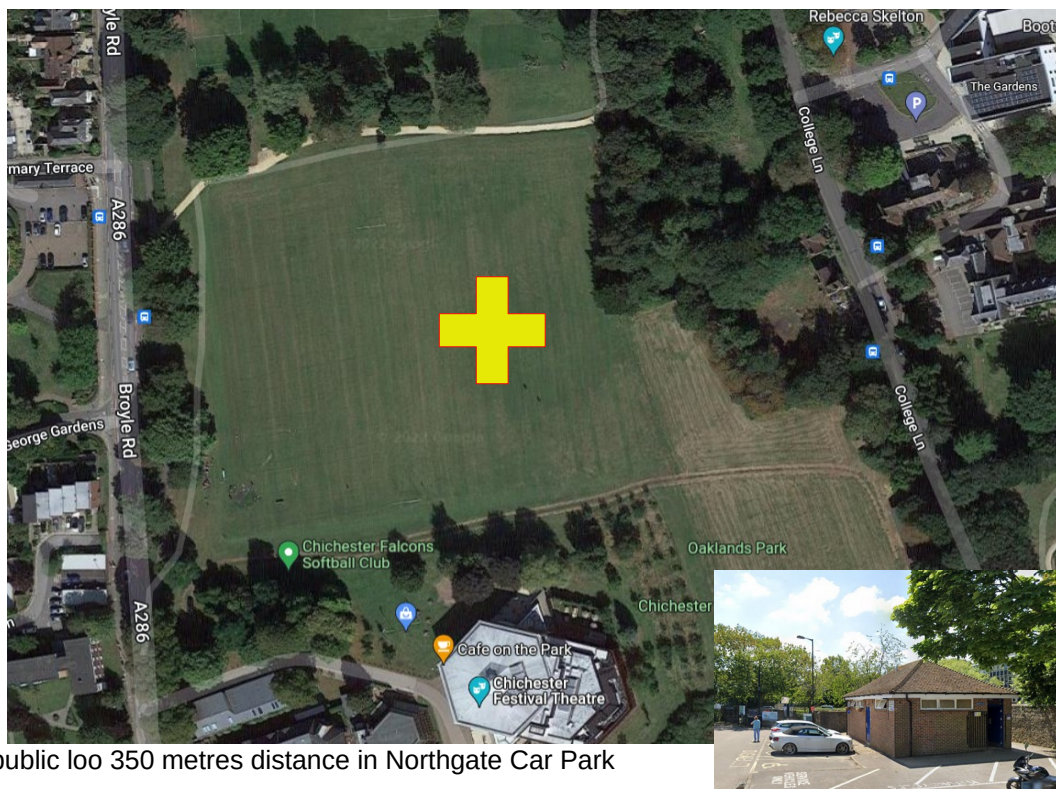

Proposed 2022 ChiCycle Pop-up Mini Music Ecofair locations and dates

Whyke Amphitheatre Sunday June 12th Performances between 2pm & 4pm

Nearest public loo 235 metres distance in Cattle Market car-park

Oakland's Park Sunday July 17th Performances between 2pm & 4pm

Nearest public loo 350 metres distance in Northgate Car Park

Florence Park Sunday August 7th September Performances between 2pm & 4pm

Nearest public loo conveniently at the edge of the park